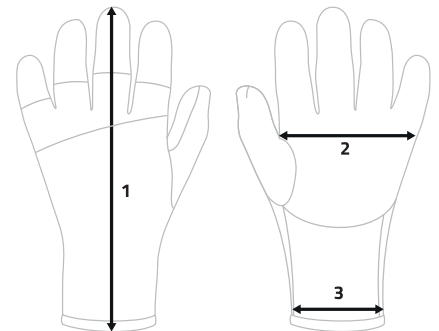

LONG FINGER HS UTILITY						
MEASUREMENT	XS	S	M	L	XL	XXL
1 GLOVE LENGTH	23,81	24,61	25,41	26,21	27,01	27,81
2 PALM WIDTH	18,42	19,07	19,72	20,37	21,02	21,67
3 GLOVE OPENING	17,1	17,7	18,3	18,9	19,5	20,1

MODELS INCLUDE:

- Short finger HS Mesh Elasto Sealed Skin Lycra summer gloves
- Long finger HS Mesh Elasto Sealed H2O summer gloves
- Short finger HS Utility Q-Glove X-Stretch Summer glove Long finger
- Long finger HS Utility Glove Sealed

CURVED FINGER UTILITY						
MEASUREMENT	XS	S	M	L	XL	XXL
1 GLOVE LENGTH	28,1	28,9	29,7	30,5	31,3	32,1
2 PALM WIDTH	20,61	21,68	22,75	23,82	24,89	25,96
3 GLOVE OPENING	16,44	17,24	18,04	18,84	19,64	20,44

MODELS INCLUDE:

- Curved finger Mesh Mittens Closed Palm/Direct Grip
- Curved finger Mittens Open Palm Xtreme
- Polar 2-Layer Mittens Cold Water
- Hydrogen

SAFETY FLOATATION VEST - SIZE CHART

CHILDREN SIZE	CHEST SIZE			WEIGHT	
	CM	INCH	KG	LBS	
ABY	4XS	51-58	20-23	UP TO 15	UP TO 33
CHILD	3XS	58-63	23-25	15-23	33-51
LARGE CHILD	2XS	63-69	25-27	23-30	51-66
ADULT SIZE	CHEST SIZE			WEIGHT	
	CM	INCH	KG	LBS	
JUNIOR	XS	69-76	27-30	Over 30-40	Over 66-88
SMALL (S)	S	71-81	28-32	Over 40-50	Over 88-110
MEDIUM (M)	M	78-91	31-36	Over 50-60	Over 110-132
LARGE (L)	L	88-101	35-40	Over 60-70	Over 132-154
EXTRA LARGE (XL)	XL	101-114	40-45	Over 70	Over 154
EXTRA EXTRA LARGE (2XL)	2XL	114-127	45-50	Over 70	Over 154