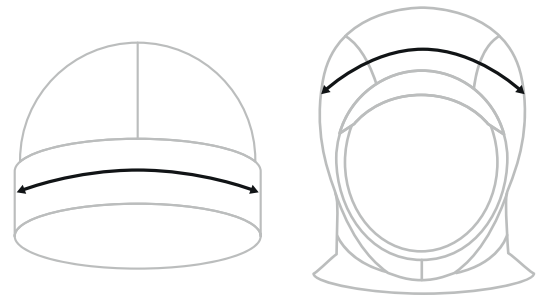

NEOPRENE BEANIES & HOODS - SIZE CHART

BEANIE THICKNESS DOES NOT EFFECT SIZING		
SIZE	BEANIE	HOOD
XS	53.5-55.5cm	N/A
S	55-57cm	55-57cm
M	56.5-58.5cm	56-58cm
L	58-60cm	57-59cm
XL	59.5-61.5cm	58-60cm

NEOPRENE GLOVES - SIZE CHART

LONG FINGER HS UTILITY						
MEASUREMENT	XS	S	M	L	XL	XXL
1 GLOVE LENGTH	23,81	24,61	25,41	26,21	27,01	27,81
2 PALM WIDTH	18,42	19,07	19,72	20,37	21,02	21,67
3 GLOVE OPENING	17,1	17,7	18,3	18,9	19,5	20,1

CURVED FINGER UTILITY						
MEASUREMENT	XS	S	M	L	XL	XXL
1 GLOVE LENGTH	28,1	28,9	29,7	30,5	31,3	32,1
2 PALM WIDTH	20,61	21,68	22,75	23,82	24,89	25,96
3 GLOVE OPENING	16,44	17,24	18,04	18,84	19,64	20,44