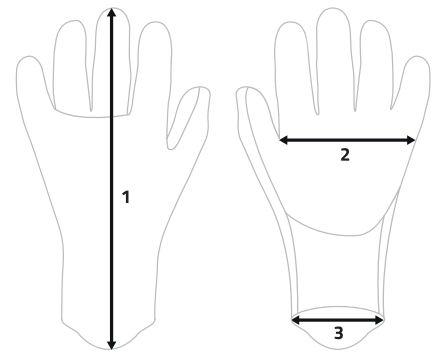

NEOPRENE BEANIES & HOODS - SIZE CHART

BEANIE THICKNESS DOES NOT EFFECT SIZING		
SIZE	BEANIE	HOOD
XS	53.5-55.5cm	N/A
S	55-57cm	55-57cm
M	56.5-58.5cm	56-58cm
L	58-60cm	57-59cm
XL	59.5-61.5cm	58-60cm

NEOPRENE GLOVES - SIZE CHART

LONG FINGER HS UTILITY						
MEASUREMENT	XS	S	M	L	XL	XXL
1 GLOVE LENGTH	23,81	24,61	25,41	26,21	27,01	27,81
2 PALM WIDTH	18,42	19,07	19,72	20,37	21,02	21,67
3 GLOVE OPENING	17,1	17,7	18,3	18,9	19,5	20,1

CURVED FINGER UTILITY						
MEASUREMENT	XS	S	M	L	XL	XXL
1 GLOVE LENGTH	28,1	28,9	29,7	30,5	31,3	32,1
2 PALM WIDTH	20,61	21,68	22,75	23,82	24,89	25,96
3 GLOVE OPENING	16,44	17,24	18,04	18,84	19,64	20,44

MODELS INCLUDE:

- Curved finger Mesh Mittens Closed Palm/Direct Grip
- Curved finger Mittens Open Palm Xtreme
- Polar 2-Layer Mittens Cold Water
- Hydrogen

SAFETY FLOATATION VEST - SIZE CHART

CHILDREN SIZE	CHEST SIZE			WEIGHT	
	CM	INCH	KG	LBS	
ABY	4XS	51-58	20-23	UP TO 15	UP TO 33
CHILD	3XS	58-63	23-25	15-23	33-51
LARGE CHILD	2XS	63-69	25-27	23-30	51-66
ADULT SIZE	CHEST SIZE			WEIGHT	
	CM	INCH	KG	LBS	
JUNIOR	XS	69-76	27-30	Over 30-40	Over 66-88
SMALL (S)	S	71-81	28-32	Over 40-50	Over 88-110
MEDIUM (M)	M	78-91	31-36	Over 50-60	Over 110-132
LARGE (L)	L	88-101	35-40	Over 60-70	Over 132-154
EXTRA LARGE (XL)	XL	101-114	40-45	Over 70	Over 154
EXTRA EXTRA LARGE (2XL)	2XL	114-127	45-50	Over 70	Over 154